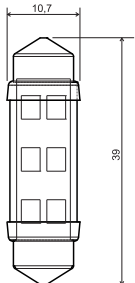

24 651 0595

Cp. Led **SV8,5** 6 Led White

Principali Applicazioni:
Luci Portatarga